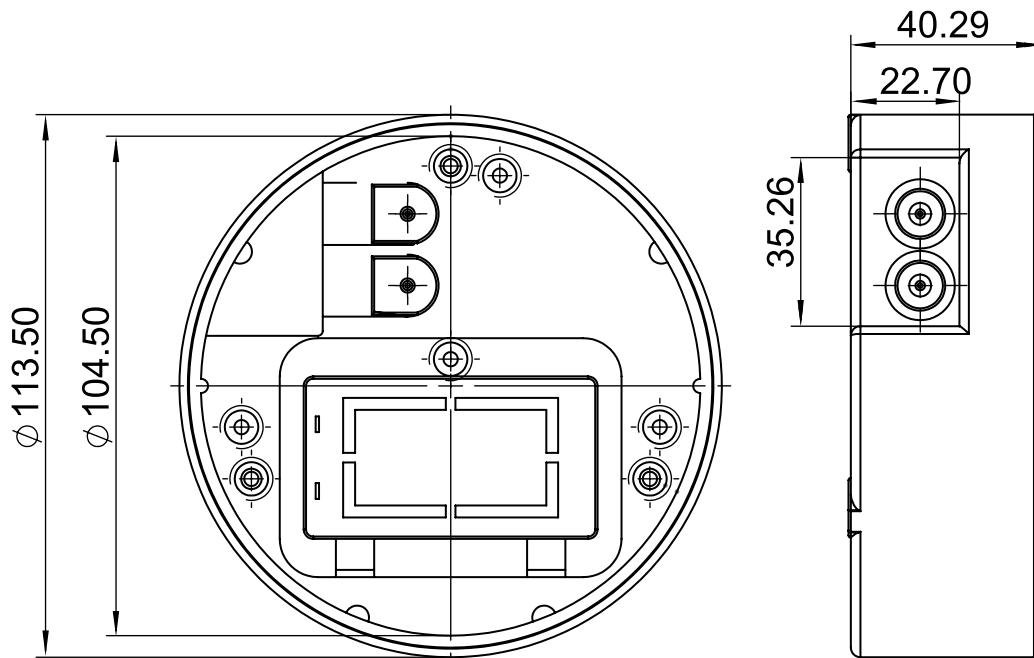

MDF10 Differential pressure gauge

ORDERING CODE	Example: MDF 10	M6	A	S	B	Note
please see the Differential pressure range selection						
Please specify		M6				
Accuracy						
A - 1%			A			
B - 0.5%						
C - 0.2%						
Out Put						
U - 4 ... 20 mA						
S - Sound alarm/ light alarm				S		
W - Without						
C - Customer						
Power Supply						
A - 85 ~ 250 VAC						
D - 24 VDC						
B - Battery power					B	
Z - Dual power (battery and 24 VDC)						
Other